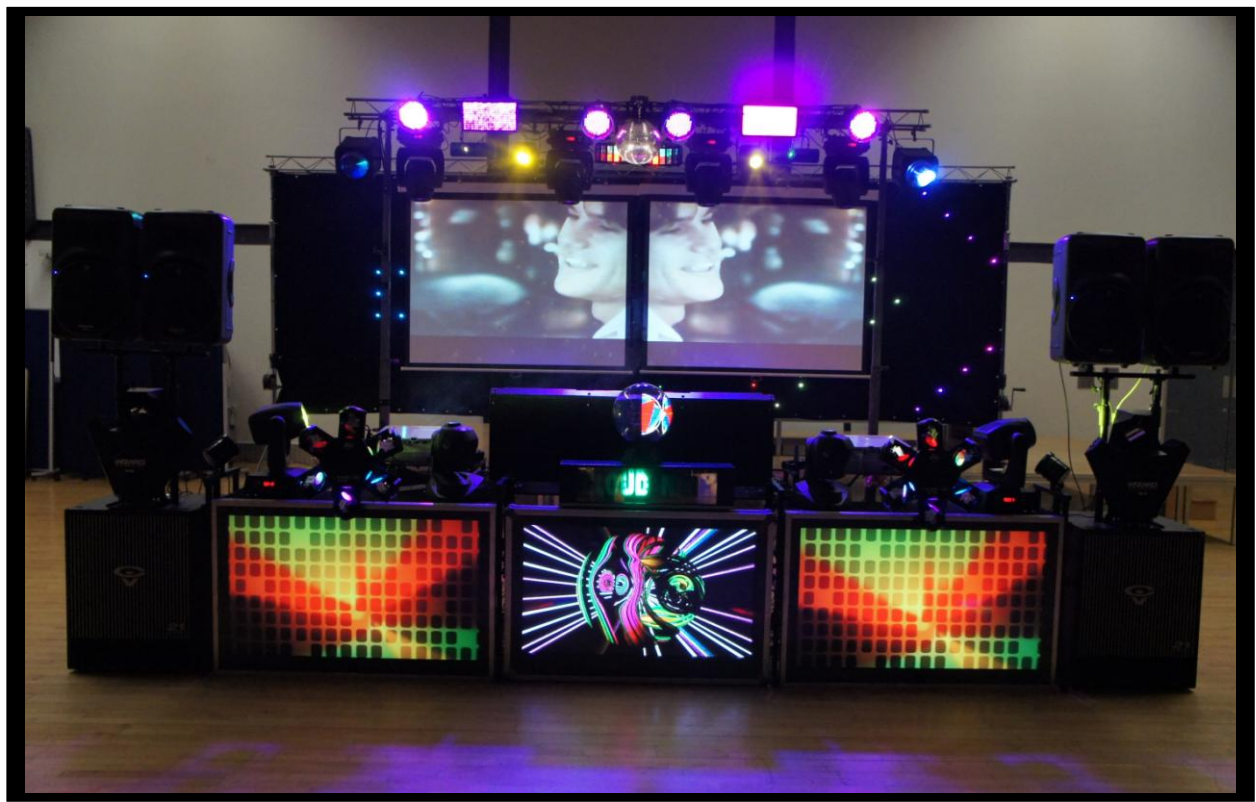

## Cloud Nine - Silver

This package has been designed to accommodate functions where the client wants the very best in music and video presentation for their event in a variety of different style venues that are capable of accommodating that extra level of entertainment beyond the Bronze package.

The Silver package is especially popular for weddings, birthdays, theme nights and affiliated clubs and places Cloud Nine in a league far beyond that of most mobile disco's.

Silver Package minimum dimensions:

6 mtrs 19¾ ft (Width) x 2.5 mtrs 8¼ ft (Depth) x 2.5 mtrs 8¼ ft (Height)

See the Silver package disco in action on You Tube:

Cloud Nine Disco Silver: <http://www.youtube.com/watch?v=PJRqaH6f0Fo>

This package is used widely in venues that have a closing time beyond the Bronze package time of 11:30PM typically Clubs and Hotels.

It comprises two 6 mtr (19ft) goalpost systems upon which the lighting and video screens are winched up in the air and provide a spectacular overhead lighting display. This package includes the Laser shows, star cloths and populates the entire length of the goalpost system with a vast array of different effects. This package also includes a 6 mtr frontal lighting show inclusive of a high quality sound system.