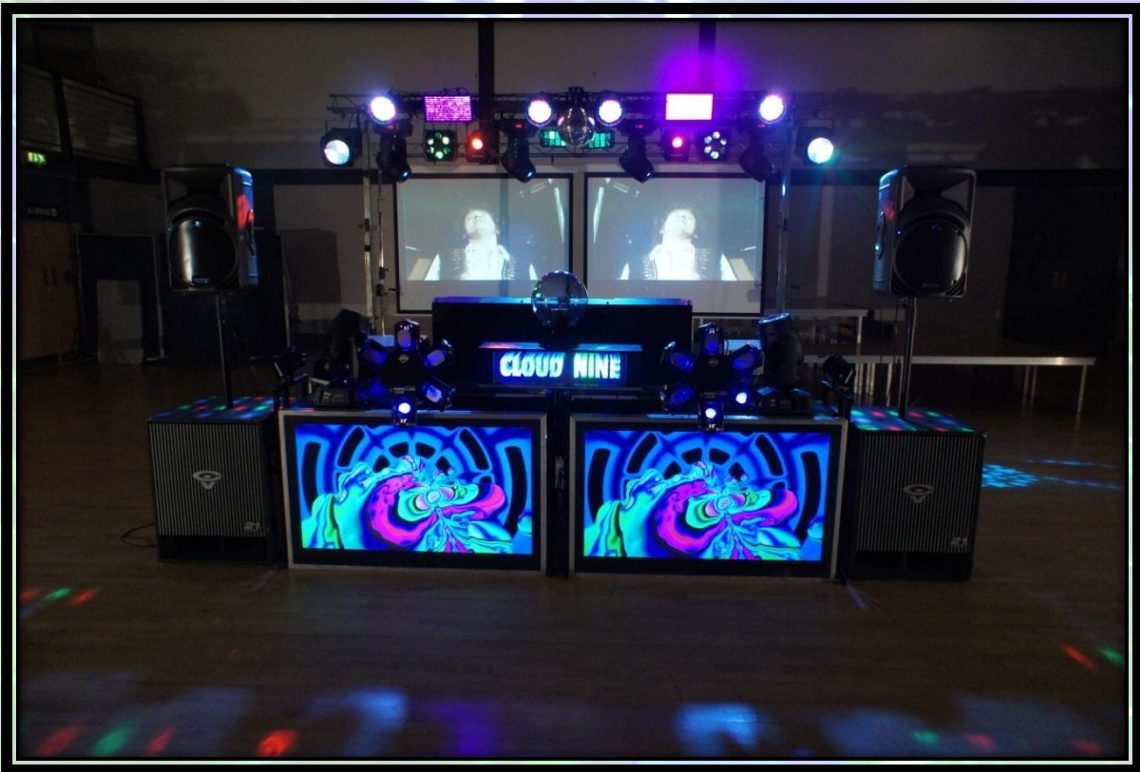

See all packages in action on You Tube:

Cloud Nine Disco Main: <http://www.youtube.com/watch?v=t42-ZjDDXZw>

This package excludes the Laser shows and other equipment's that cannot physically be placed on the system due to its size, but still includes the video show and intelligent lighting that form the essential part of the disco that differentiates Cloud Nine from other road shows.